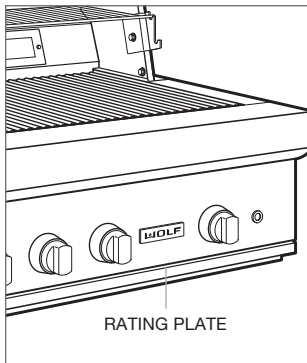

Product Rating Plate Location

OUTDOOR GAS GRILL

The product rating information is located above the drip tray, behind the logo (drip tray must be removed).