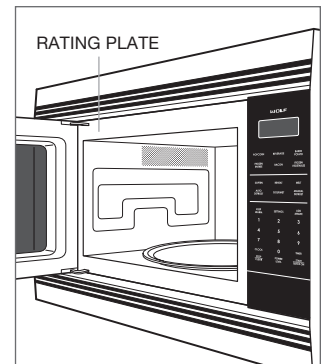

### CONVECTION STEAM OVEN

The product rating information is located on the left side of the front face frame (door must be open).

### MICROWAVE OVENS

The product rating information is located in the lower left area of the front face frame for the convection microwave and upper left for the standard microwave (door must be open).

Convection microwave.