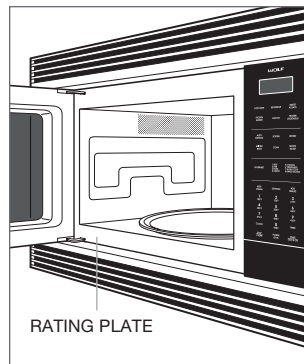

MICROWAVE OVENS

The product rating information is located in the lower left area of the front face frame for the convection microwave and upper left for the standard microwave (door must be open).

Convection microwave.