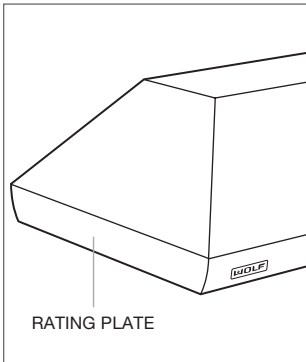

### PRO VENTILATION

The product rating information is located inside the left wall of the hood shell.

Pro wall hood.

Pro wall chimney hood.

Pro island hood.

Pro hood liner.

WOLF APPLIANCE, INC. P.O. BOX 44848 MADISON, WI 53744 WOLFAPPLIANCE.COM 800.222.7820