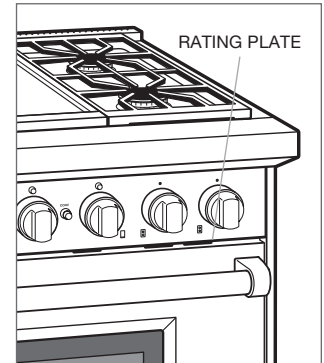

### RANGES

The product rating information is located on the bottom of the control panel, at the far right, just above the oven door.

Dual fuel range.

Gas range.