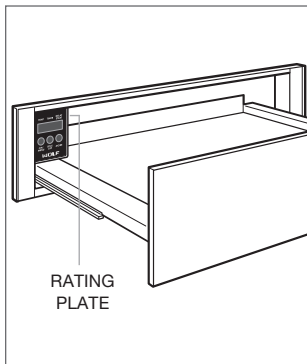

### RANGES

The product rating information is located on the bottom of the control panel, at the far right, just above the oven door.

Dual fuel range.

Gas range.

### CUP WARMING DRAWER

The product rating information is located on the right side of the control panel (drawer must be open).